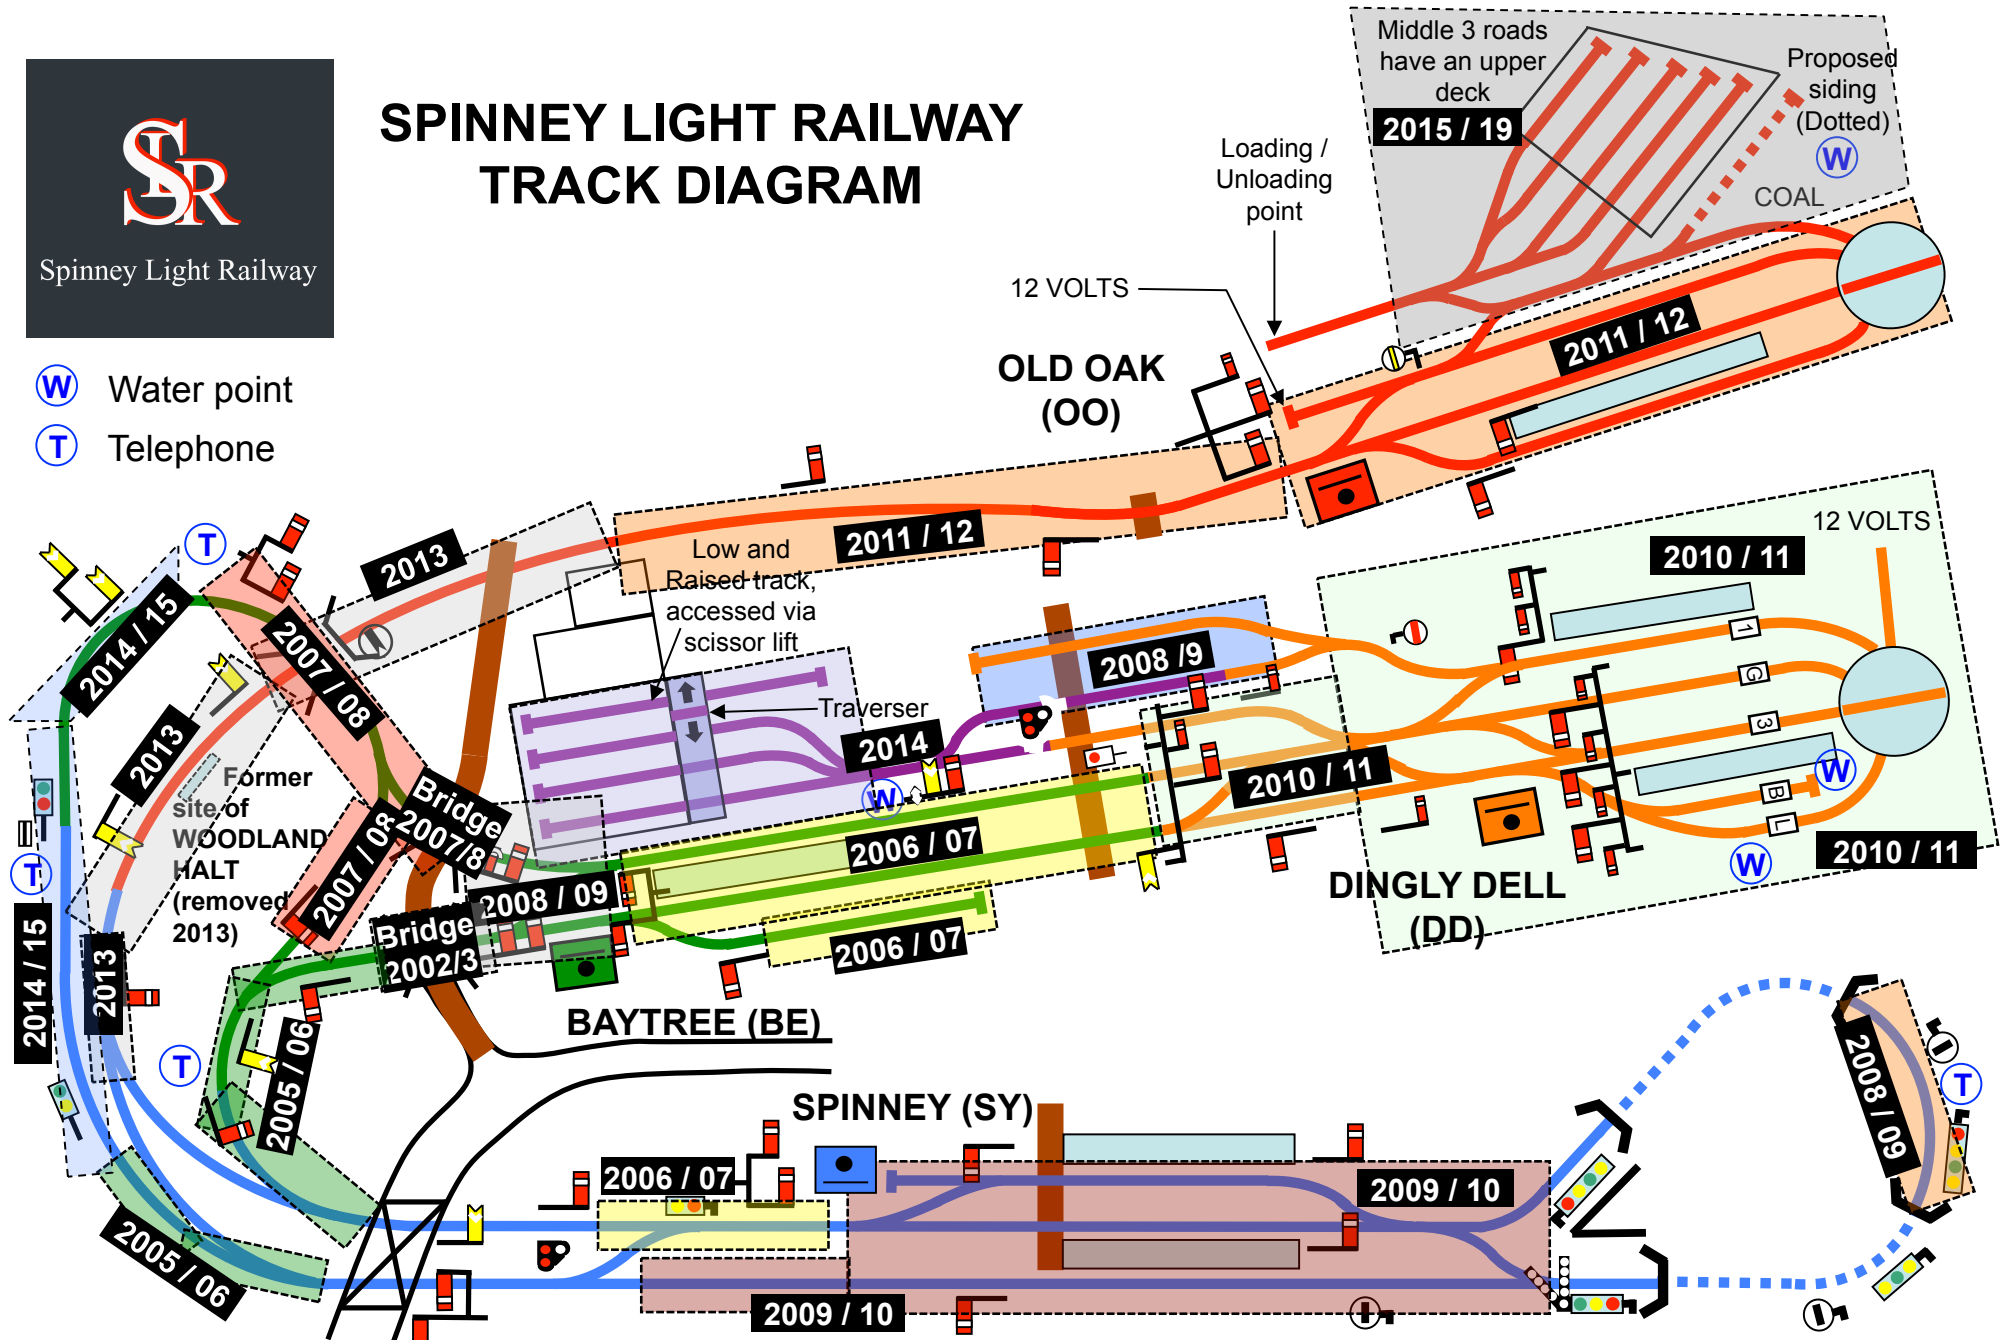

# SPINNEY LIGHT RAILWAY TRACK DIAGRAM

- W Water point
- T Telephone

Tim Reynolds

March 2019