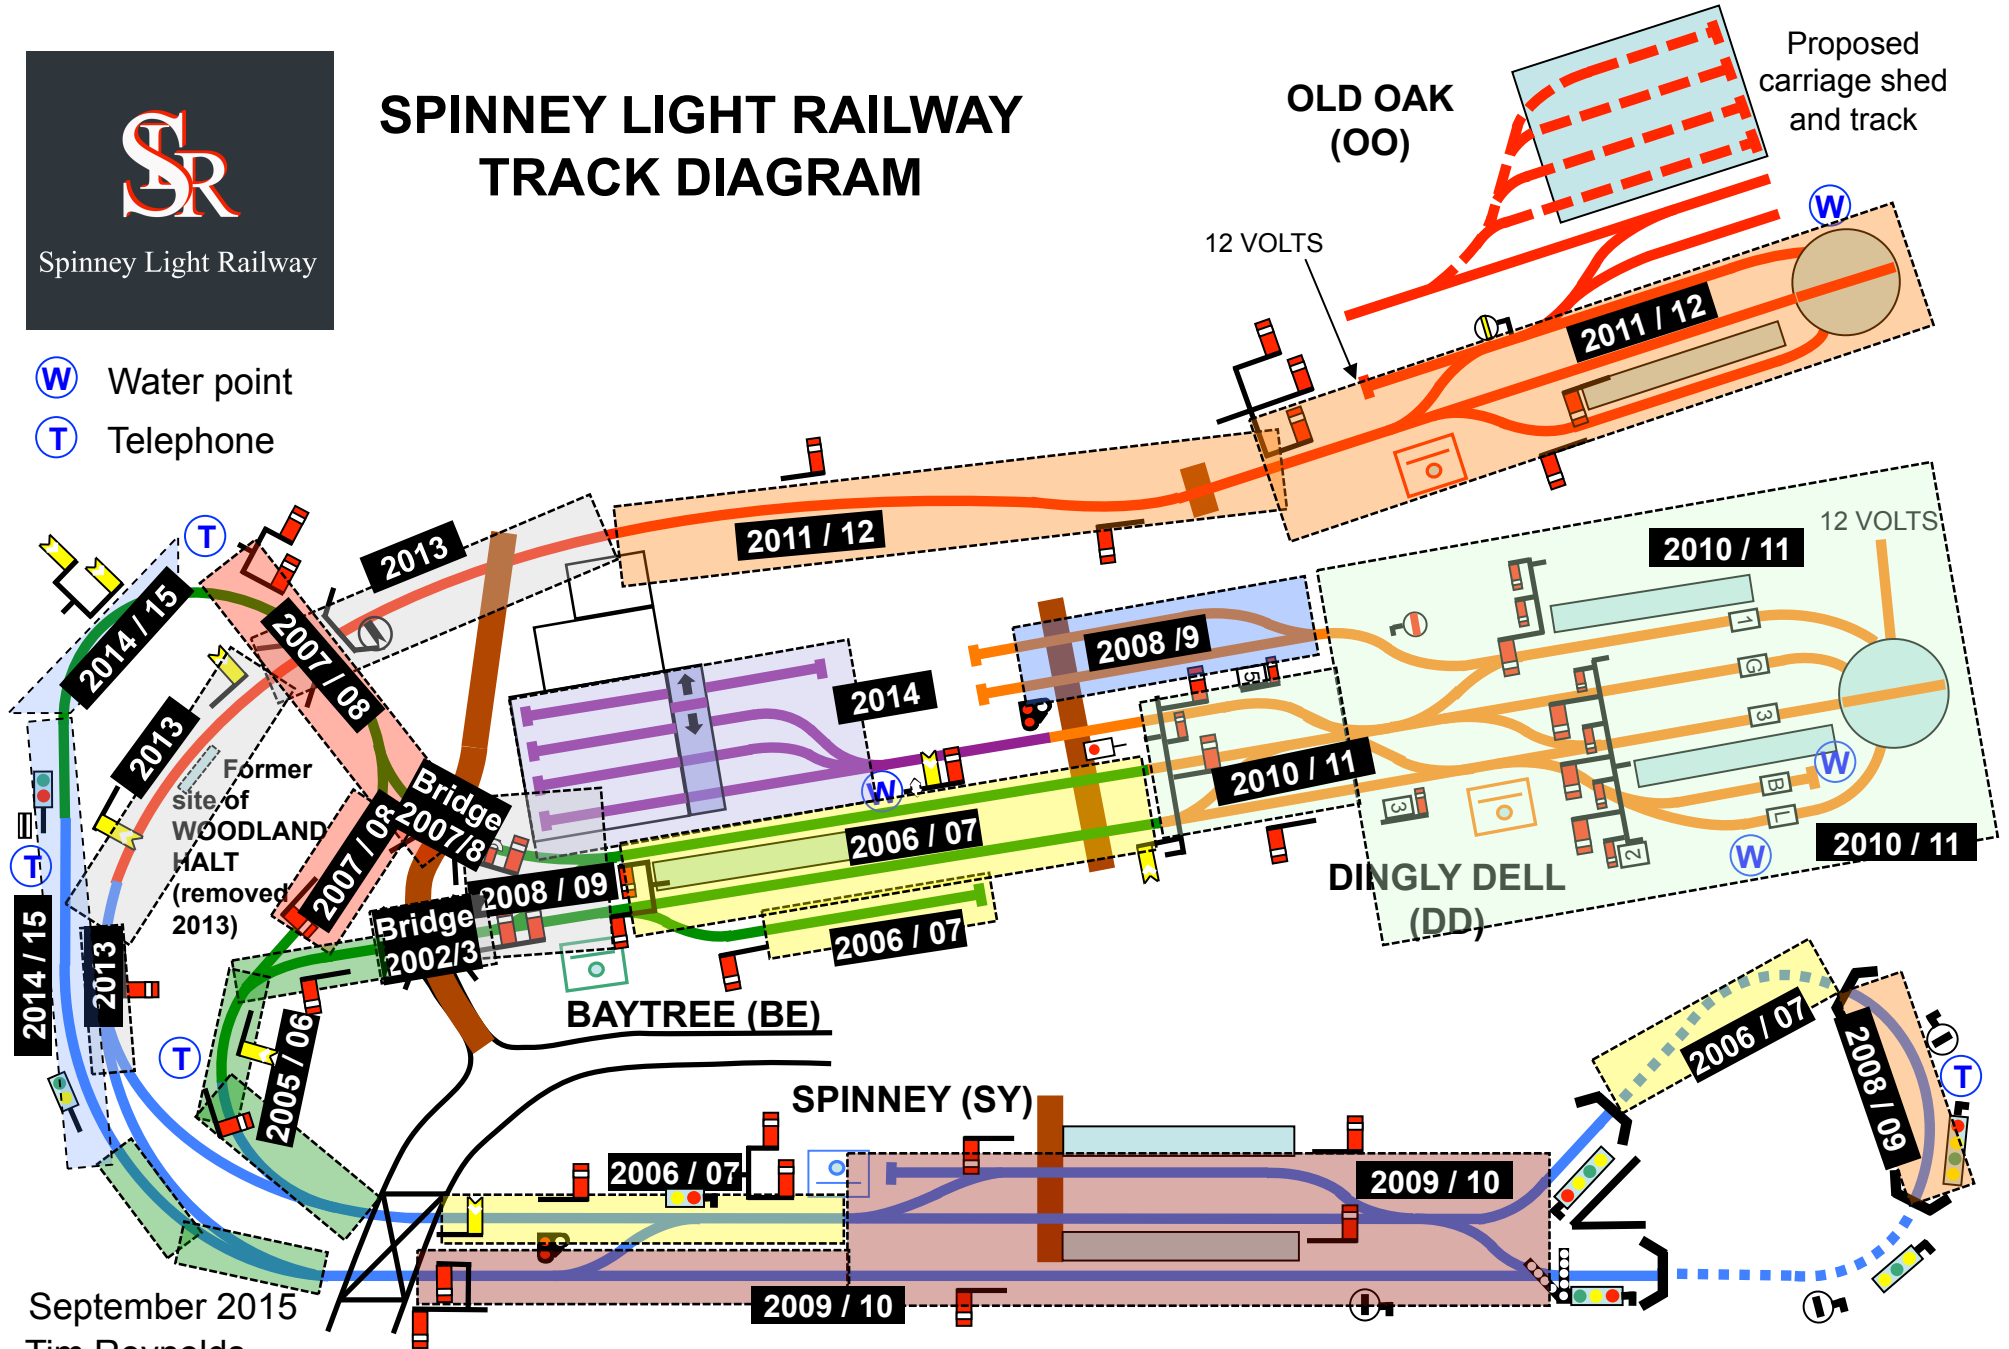

SPINNEY LIGHT RAILWAY TRACK DIAGRAM

- W Water point
- T Telephone

September 2015
Tim Reynolds